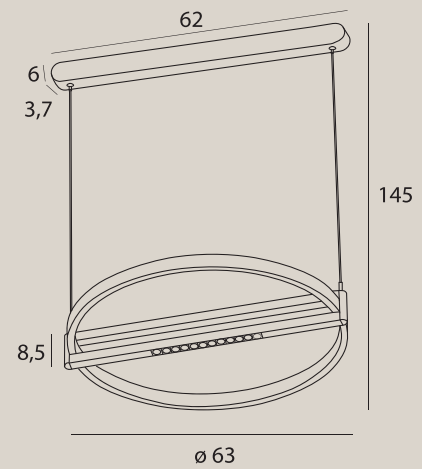

48W LED, 2880 LM, 3000K

wykończenie: sand black, brush coffee | finish: sand black, brush coffee

materiał: metal | material: metal

LED

SINGAPUR

SINGAPUR

P0553

80W LED, 4400 LM, 3000K