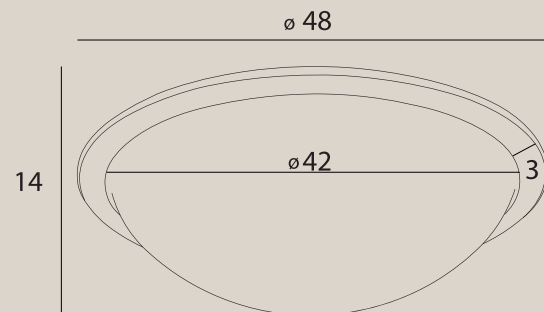

C0238

40W + 10W LED, 3000K, 2500LM

wykończenie: białe, czarne | finish: white, black

materiał: metal, akryl | material: metal, acrylic

LED

304