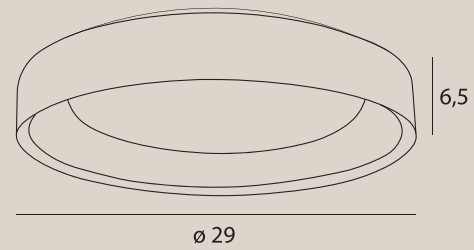

materiał: metal, akryl | material: metal, acrylic

LED

306

DUO

307

TORNADO

C0235

10W LED, 860 LM, 3000K