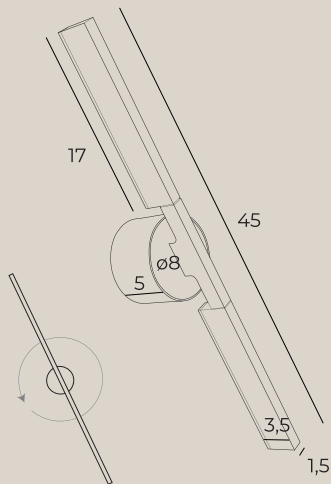

MERANO

W0347

2x5W LED, 870 LM, 3000K

wykończenie: złote | finish: gold

materiał: aluminium | material: aluminium

LED

MERANO

W0348

2x5W LED, 870 LM, 3000K

wykończenie: czarne | finish: black

materiał: aluminium | material: aluminium

LED