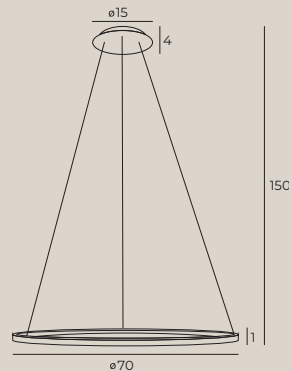

P0494

23W LED, 1518LM, 3000K

wykończenie: złoto szczotkowane | finish: brushed gold

materiał: stal nierdzewna, akryl
material: stainless steel, acrylic