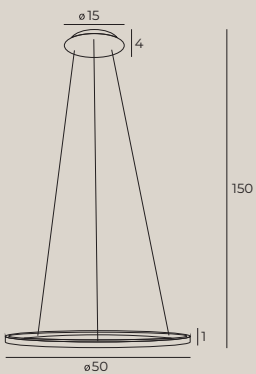

P0493

19W LED, 1254LM, 3000K

wykończenie: złoto szczotkowane | finish: brushed gold

materiał: stal nierdzewna, akryl
material: stainless steel, acrylic