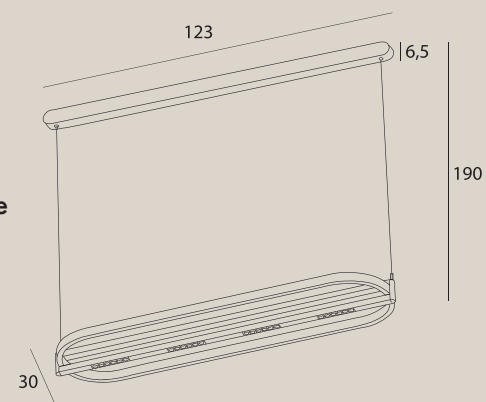

P0553

80W LED, 4400 LM, 3000K

wykończenie: sand black, brush coffee | finish: sand black, brush coffee

materiał: metal | material: metal

LED