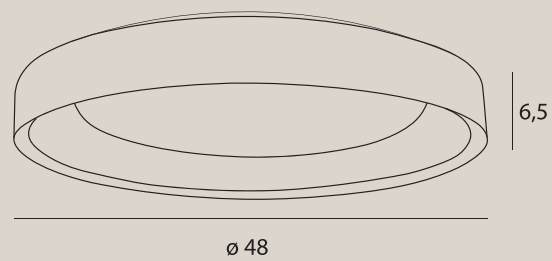

C0236

40W LED, 3440 LM, 3000K

wykończenie: białe | finish: white

materiał: metal | material: metal

LED