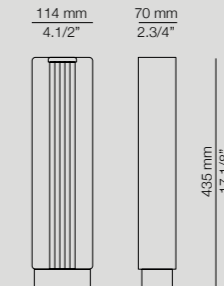

FRA_4056X

LED 6,2W
(3000K) Typ* 725 lumens
Non Dimmable
Hard wired (no plug)
*Optional dimming available
IP
65