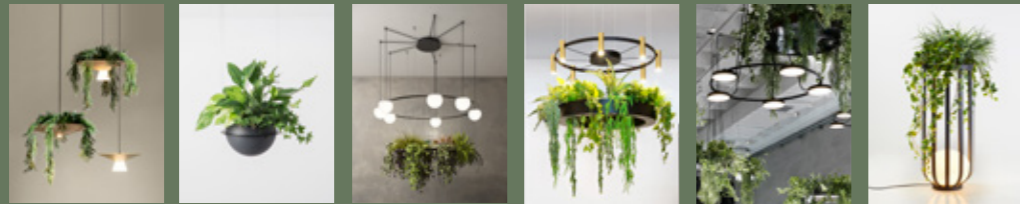

Vegetation Vegetación

Belt 30   **Circ** 80   **Circ** 80   **Laverd** 176   **Aro** 200   **Bols** 266