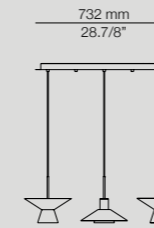

Compositions

BEL_L73S3SG