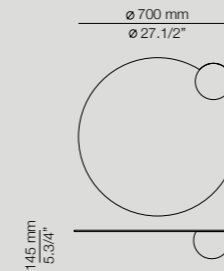

CIR_3706

LED 10W
(2700K) Typ* 870 lumens
Dimmable triac

*Optional dimming available

IP
44

Acoustic panels