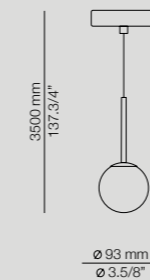

ALF_3744S

LED 3W
(2700K) Typ* 300 lumens
Non Dimmable

*Optional dimming available