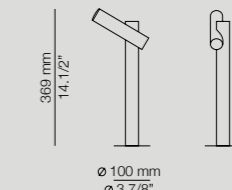

TIK_4097X

LED 6,2W
(2700K) Typ* 725 lumens
Non Dimmable
Hard wired (no plug)

*Optional dimming available

IP
65