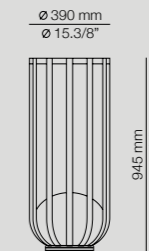

Bols

More technical specs:
Dimming possibilities,
canopies and RAL finishes.

BOL_4022X

LED 10W
(2700K) Typ* 870 lumens
Dimmable triac

*Optional dimming available

**IP
65**

LED 10W
(2700K) Typ* 870 lumens
Dimmable triac

*Optional dimming available

**IP
65**

BOL_4024X

LED 10W
(2700K) Typ* 870 lumens
Dimmable triac

*Optional dimming available

**IP
65**

LED 10W
(2700K) Typ* 870 lumens
Dimmable triac

*Optional dimming available

**IP
65**

BOL_4028X

LED 10W
(2700K) Typ* 870 lumens
Dimmable triac

**IP
65**

BOL_4027X

LED 10W
(2700K) Typ* 870 lumens
Dimmable triac

**IP
65**

Accessories

Finishes

- 55 BEIGE
- 78 OXIDE RED
- 96 ANTHRACITE

→ **Index**