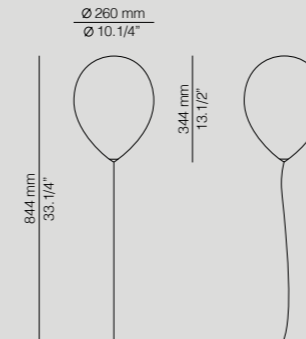

Balloon

More technical specs:
Dimming possibilities,
canopies and RAL finishes.

BAL_3050

E27 up to 20W
On/Off Switch

BAL_3050L

E27 up to 20W
+E14 up to 0.5W
Nightlight / 3 way switch