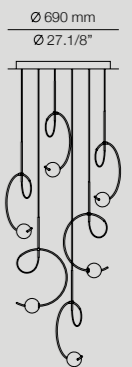

Loop

Configurator.estiluz.com
Customize your creation with our configurator, preview it in a virtual room and Augmented Reality.

More technical specs:
Dimming possibilities, canopies and RAL finishes.

LOO_4120

LED 6W
(2700K) Typ* 1026 lumens
Dimmable triac
*Optional dimming available

LED 6W
(2700K) Typ* 1026 lumens
Dimmable triac
*Optional dimming available

Compositions

LOO_R70S6

Finishes

- 26 BLACK MATT
- 20 METALLIC GOLD

→ **Index**