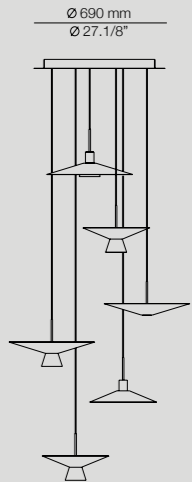

BEL_L73S3SG

BEL_L92S3MG

BEL_R40S2SG1MG

BEL_R70S1M2MG1L2LG

BEL_L165S1G2SG1MG1L1LG

BEL_4149MG

LED 6,2W
(2700K) Typ* 725 lumens
(3000K) Typ* 763 lumens
Push button dimmer on the head

BEL_4147