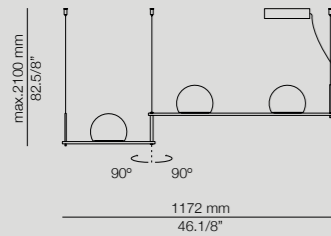

CIR_3716S

LED 3X6,2W
(2700K) Typ* 3X725 lumens
Dimmable triac

*Optional dimming available