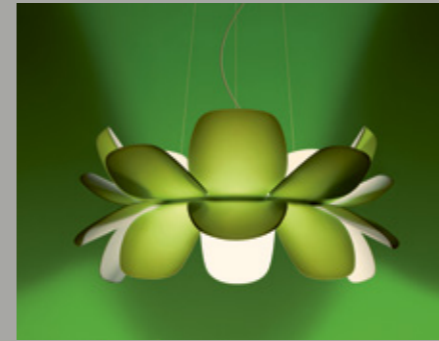

2009

Launch of Infiore at Euroluce — a product that marks a turning point in the brand's design direction, aiming to attract a younger audience. That same year, the Dot collection is introduced, becoming Estiluz's first outdoor range.