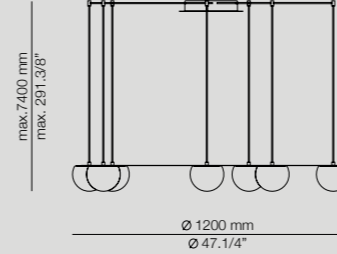

CIR_3816S

LED 7x6,2W
(2700K) Typ* 7x725 lumens
Dimmable triac

*Optional dimming available