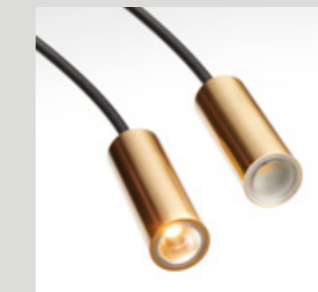

*Optional dimming available
 *Optional embedded lens accessory

Compositions

REV_R100S5S

Embedded lens accessory (left)
 Standard acrylic lens (right)

Finishes

- 26 BLACK MATT
- 26 BLACK MATT + ● 61 SATIN GOLD