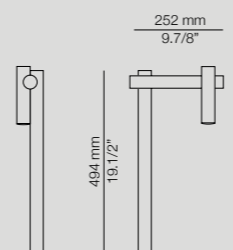

TIK_4098X

LED 6,2W
(2700K) Typ* 725 lumens
Non Dimmable
Hard wired (no plug)

*Optional dimming available

IP
65