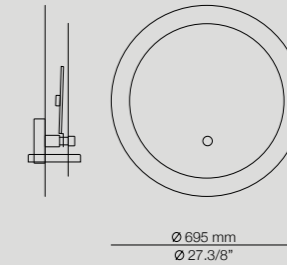

ECL_3701

LED 2x15W
(2700K) Typ* 2x1245 lumens
Dimmable triac
*Optional dimming available