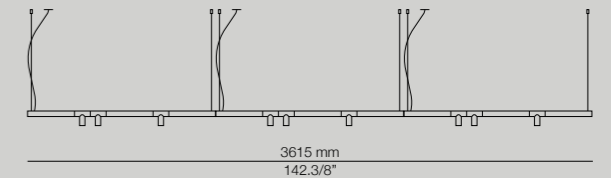

Private residence by @rosacooltinteriordesign

Morse

More technical specs:
dimming possibilities,
canopies and RAL finishes.

MOR_3915S

LED 3x6,2W
(2700K) Typ* 3x725 lumens
Dimmable Triac

*Optional dimming available
*Optional embedded lens accessory

Compositions

Technical specs

Finishes ● 26 BLACK MATT

→ **Index**