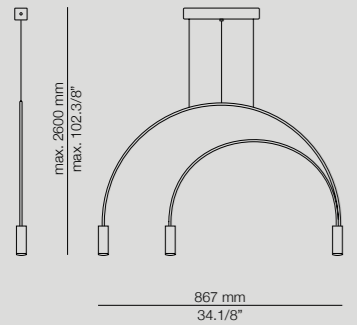

VOL_3536S

LED 3x6,2W
(2700K) Typ* 3x725 lumens
(3000K) Typ* 3x763 lumens
Dimmable triac

*Optional dimming available
*Optional embedded lens accessory