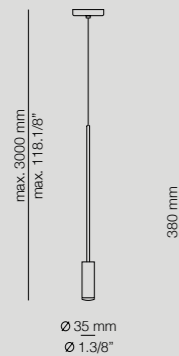

VOL_3534S

LED 6,2W
(2700K) Typ* 725 lumens
(3000K) Typ* 763 lumens
Non Dimmable

*Optional dimming available
*Optional embedded lens accessory