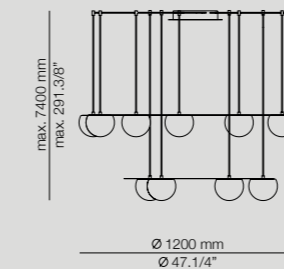

*Optional dimming available

CIR_3816S

LED 7x6,2W
(2700K) Typ* 7x725 lumens
Dimmable triac

*Optional dimming available

VEGETATION

Compositions

CIR_R30S1SP1MP

CIR_R30S4S2M