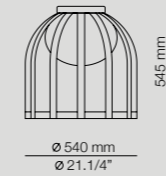

Bols

More technical specs:
Dimming possibilities,
canopies and RAL finishes.

BOL_4022X

LED 10W
(2700K) Typ* 870 lumens
Dimmable triac

*Optional dimming available

**IP
65**