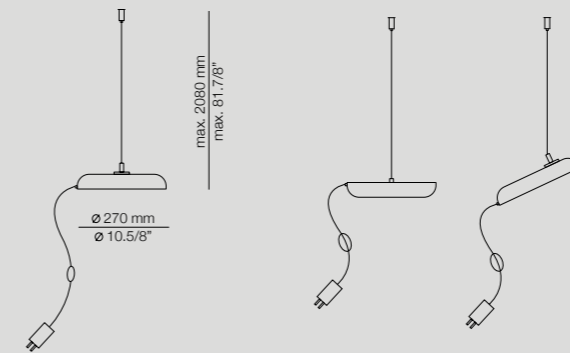

2071 mm
81.1/2"

More technical specs:
Dimming possibilities,
canopies and RAL finishes.

MOO_4060 / Flat wall support
MOO_4061 / Wall support stem

LED 19W
(2700K) Typ* 1800 lumens
Push button dimmer on the cord