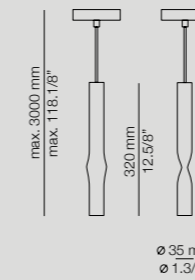

FLO_3730

LED 6,2W
 (2700K) Typ* 725 lumens
 Non Dimmable

*Optional dimming available

FLO_3734S

LED 6,2W
 (2700K) Typ* 725 lumens
 Non Dimmable

*Optional dimming available

FLO_3735S

LED 6,2W
 (2700K) Typ* 725 lumens
 Non Dimmable