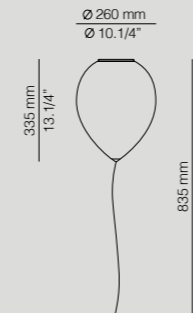

Balloon

More technical specs:
Dimming possibilities,
canopies and RAL finishes.

BAL_3050

E27 up to 20W
On/Off Switch

BAL_3050L

E27 up to 20W
+E14 up to 0.5W
Nightlight / 3 way switch

BAL_3052

E27 up to 20W
Dimmable when using
dim. lamps