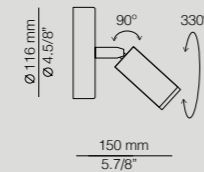

VOL_3533S

LED 6,2W
(2700K) Typ* 725 lumens
(3000K) Typ* 763 lumens
Non Dimmable
Acrylic and embedded lens included

*Optional dimming available