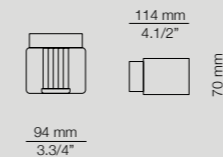

FRA_4050

LED 6,2W
(3000K) Typ* 725 lumens
Non Dimmable
*Optional dimming available
IP
20