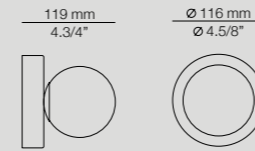

ALF_3740S

LED 3W
(2700K) Typ* 350 lumens
Non Dimmable

*Optional dimming available