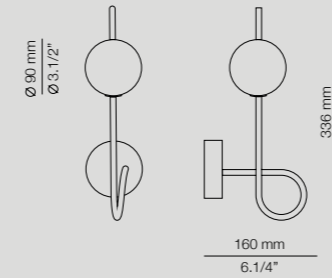

Loop

Designed by
Gerardo Mari

Loop

Configurator.estiluz.com
 Customize your creation with our configurator, preview it in a virtual room and Augmented Reality.

More technical specs:
 Dimming possibilities, canopies and RAL finishes.