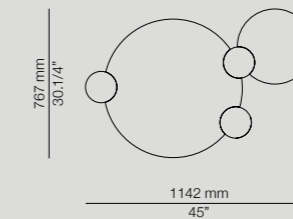

CIR_3824S

LED 3x6,2W
(2700K) Typ* 3x725 lumens
Dimmable triac
Glass shade and acoustic panels

*Optional dimming available