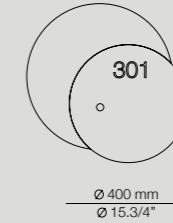

Signage options