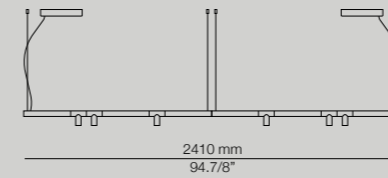

Private residence by @rosacooltinteriordesign

Morse

More technical specs:
dimming possibilities,
canopies and RAL finishes.

MOR_3915S

LED 3x6,2W
(2700K) Typ* 3x725 lumens
Dimmable Triac

*Optional dimming available
*Optional embedded lens accessory

Compositions

Technical specs

Finishes ● 26 BLACK MATT

→ **Index**