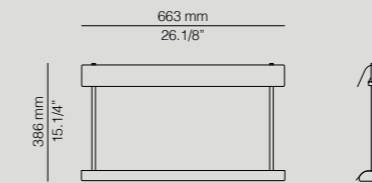

GAD_3927

LED 22W
(3000K) Typ* 3150 lumens
On/Off switch on the base