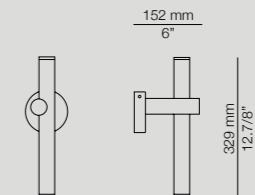

TIK_4091

LED 2X3W
(2700K) Typ* 2X350 lumens
Dimmable triac

*Optional dimming available

IP
20