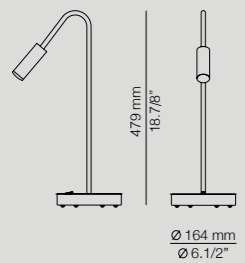

VOL_3537

LED 6,2W
(2700K) Typ* 725 lumens
(3000K) Typ* 763 lumens
On/Off Switch on the base

*Optional embedded lens accessory