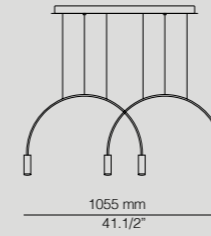

VOL_3535S

LED 2x6,2W
(2700K) Typ* 2x725 lumens
(3000K) Typ* 2x763 lumens
Dimmable triac

*Optional dimming available
*Optional embedded lens accessory

VOL_3530

LED 6,2W
(2700K) Typ* 725 lumens
(3000K) Typ* 763 lumens
Non Dimmable

*Optional dimming available
*Optional integrated switch
*Optional embedded lens accessory

VOL_3536S

LED 3x6,2W
(2700K) Typ* 3x725 lumens
(3000K) Typ* 3x763 lumens
Dimmable triac

*Optional dimming available
*Optional embedded lens accessory

VOL_3531

LED 6,2W
(2700K) Typ* 725 lumens
(3000K) Typ* 763 lumens
Non Dimmable

*Optional dimming available
*Optional integrated switch
*Optional embedded lens accessory

VOL_3534S

LED 6,2W
(2700K) Typ* 725 lumens
(3000K) Typ* 763 lumens
Non Dimmable

*Optional dimming available
*Optional embedded lens accessory

VOL_3533S

LED 6,2W
(2700K) Typ* 725 lumens
(3000K) Typ* 763 lumens
Non Dimmable
Acrylic and embedded lens included

*Optional dimming available

VOL_3537

LED 6,2W
(2700K) Typ* 725 lumens
(3000K) Typ* 763 lumens
On/Off Switch on the base

*Optional embedded lens accessory

VOL_3538

LED 6,2W
(2700K) Typ* 725 lumens
(3000K) Typ* 763 lumens
Push button dimmer on the head

*Optional embedded lens accessory

Configurator.estiluz.com

Customize your creation with our configurator, preview it in a virtual room and augmented reality.

More technical specs:

Dimming possibilities, canopies and RAL finishes.

Compositions

VOL_L73S2D

VOL_L78S1D1T

VOL_L92S2T

VOL_L165S3D

VOL_L165S1D2T

VOL_L165S3D2T

VOL_R70S3D

VOL_R100S5D

VOL_L92S4S

Finishes

- 26 BLACK MATT
- 26 BLACK MATT + ● 61 SATIN GOLD
- 74 WHITE SATIN
- 87 BRONZE

→ **Index**