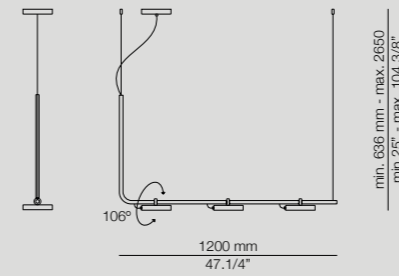

Apex City Quay Hotel and Spa by @isa_architecture_design

Retail project by @studio_erez_hyatt

Aro

More technical specs:
Dimming possibilities,
canopies and RAL finishes.

ARO_3541S

LED 3x10W
(2700K) Typ* 3x1106 lumens
Dimmable triac