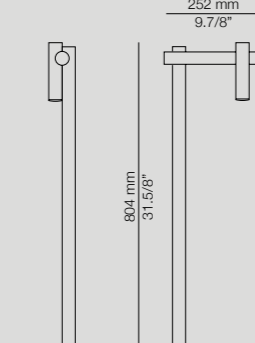

TIK_4099X

LED 6,2W
(2700K) Typ* 725 lumens
Non Dimmable
Hard wired (no plug)

*Optional dimming available

IP
65

Finishes

- 88 GREY STONE
- 89 PALE GREEN
- 96 ANTHRACITE

→ **Index**