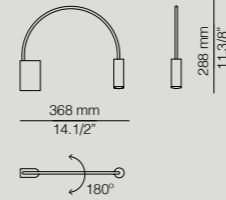

Catalogue @bassols_1790

Private residence by @julia_brunet_

VOL_3535S

LED 2x6,2W
(2700K) Typ* 2x725 lumens
(3000K) Typ* 2x763 lumens
Dimmable triac

*Optional dimming available
*Optional embedded lens accessory