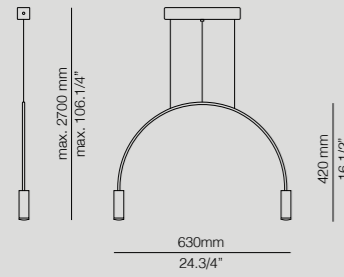

Catalogue @bassols_1790

Private residence by @julia_brunet_

VOL_3535S

LED 2x6,2W
(2700K) Typ* 2x725 lumens
(3000K) Typ* 2x763 lumens
Dimmable triac

*Optional dimming available
*Optional embedded lens accessory