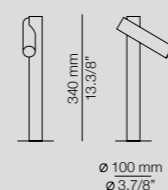

TIK_4096X

LED 6,2W
(2700K) Typ* 725 lumens
Non Dimmable
Hard wired (no plug)

*Optional dimming available

IP
65