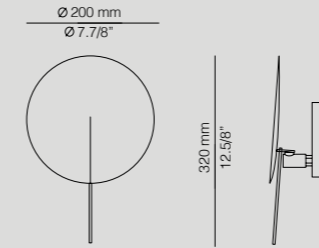

Obs

More technical specs:
Dimming possibilities,
canopies and RAL finishes.

OBS_3220

LED 15W
(2700K) Typ* 1245 lumens
Dimmable triac

*Optional dimming available