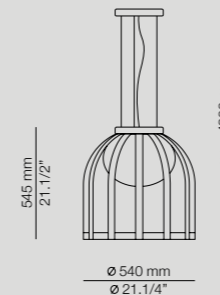

BOL_4024X

LED 10W
(2700K) Typ* 870 lumens
Dimmable triac

*Optional dimming available

**IP
65**