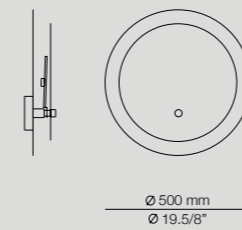

Eclipsi

More technical specs:
Dimming possibilities,
canopies and RAL finishes.

ECL_3700

LED 2x10W
(2700K) Typ* 2x870 lumens
Dimmable triac
*Optional dimming available