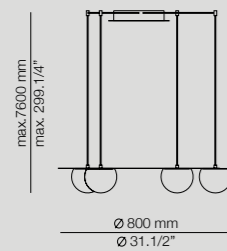

CIR_3715S

LED 2X6,2W
(2700K) Typ* 2X725 lumens
Dimmable triac

*Optional dimming available

CIR_3716S

LED 3X6,2W
(2700K) Typ* 3X725 lumens
Dimmable triac

*Optional dimming available

CIR_3815S

LED 4x6,2W
(2700K) Typ* 4x725 lumens
Dimmable triac