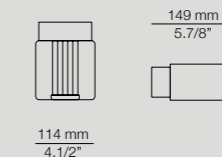

FRA_4053X

LED 6,2W
(3000K) Typ* 725 lumens
Non Dimmable
*Optional dimming available
IP
65