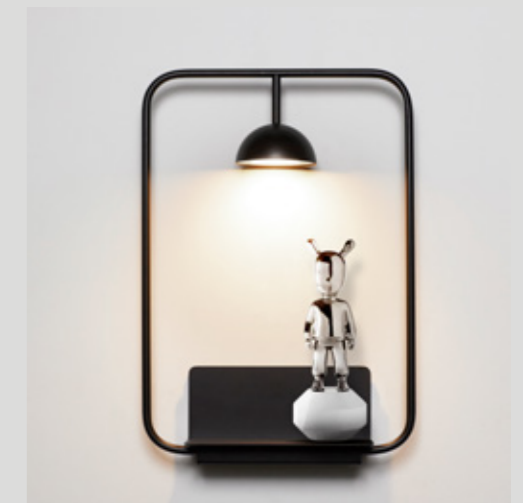

CUP_3935

LED 6x6,2W
(2700K) Typ* 6x725 lumens
Dimmable Triac

*Optional dimming available

CUP_3939

LED 6,2W
(2700K) Typ* 725 lumens
On/Off cord switch

CUP_3930

LED 6,2W
(2700K) Typ* 725 lumens
Non Dimmable

*Optional dimming available