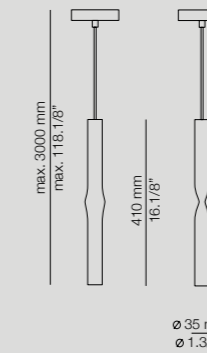

FLO_3735S

LED 6,2W
(2700K) Typ* 725 lumens
Non Dimmable

*Optional dimming available