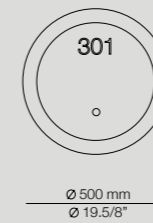

ECL_3701

LED 2x15W
(2700K) Typ* 2x1245 lumens
Dimmable triac
*Optional dimming available

Signage options

Motion

Finishes ○ 74 WHITE SATIN

→ **Index**

Designed by
Jordi Blasi

Aro