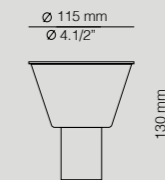

BEL_L73S3SG

BEL_L92S3MG

BEL_R40S2SG1MG

BEL_R70S1M2MG1L2LG

BEL_L165S1G2SG1MG1L1LG

BEL_4149MG

LED 6,2W
(2700K) Typ* 725 lumens
(3000K) Typ* 763 lumens
Push button dimmer on the head

BEL_4147