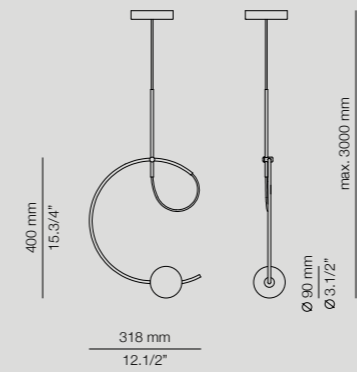

LOO_4125S

LED 6W
(2700K) Typ* 1026 lumens
Dimmable triac
*Optional dimming available

Compositions