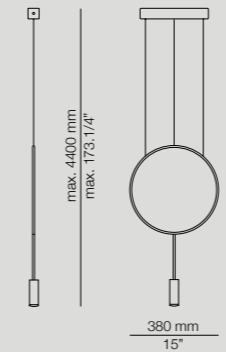

Revolta

Configurator.estiluz.com
Customize your creation with our configurator, preview it in a virtual room and Augmented Reality.

More technical specs:
Dimming possibilities, canopies and RAL finishes.

REV_3630

LED 6,2W
(2700K) Typ* 725 lumens
(3000K) Typ* 763 lumens
Dimmable triac

*Optional dimming available
*Optional embedded lens accessory

REV_3637

LED 6,2W
(2700K) Typ* 725 lumens
(3000K) Typ* 763 lumens
Push button dimmer on the base

*Optional embedded lens accessory

REV_3635S

LED 6,2W
(2700K) Typ* 2x725 lumens
(3000K) Typ* 2x763 lumens
Dimmable triac

*Optional dimming available
*Optional embedded lens accessory

REV_3636S

LED 2x6,2W
(2700K) Typ* 3x725 lumens
(3000K) Typ* 3x763 lumens
Dimmable triac

*Optional dimming available
*Optional embedded lens accessory

Compositions

REV_R100S5S

Embedded lens accessory (left)
Standard acrylic lens (right)

Finishes

- 26 BLACK MATT
- 26 BLACK MATT + ● 61 SATIN GOLD

Acoustic panel finishes

- 75 BEIGE
- 90 GREY
- 95 GREEN

→ **Index**