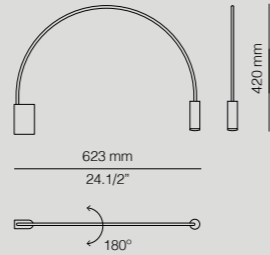

VOL_3531

LED 6,2W
(2700K) Typ* 725 lumens
(3000K) Typ* 763 lumens
Non Dimmable

*Optional dimming available
*Optional integrated switch
*Optional embedded lens accessory