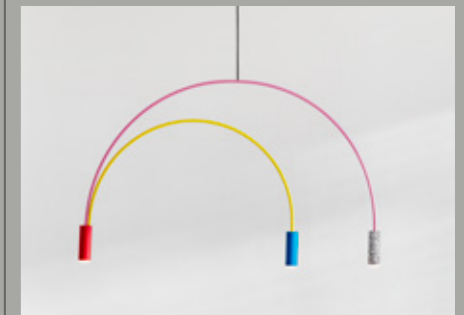

2024

Volta Memphis is a special edition of the iconic Volta lamp, created to celebrate Estiluz's 55th anniversary while showcasing the brand's customization capabilities.