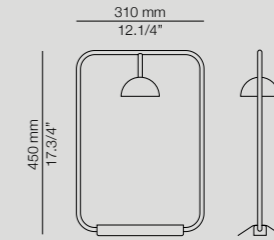

Cupolina

More technical specs:
Dimming possibilities,
canopies and RAL finishes.

CUP_3934S

LED 6,2W
(2700K) Typ* 725 lumens
Non Dimmable

*Optional dimming available

CUP_3937

LED 6,2W
(2700K) Typ* 725 lumens
On/Off cord switch