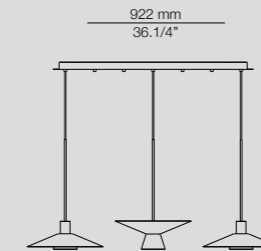

BEL_L92S3MG