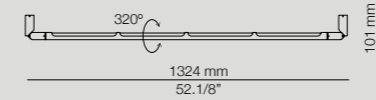

Arco

More technical specs:
Dimming possibilities,
canopies and RAL finishes.

ARC_4000X

LED 12W
(2700K) Typ* 1092 lumens
Dimmable triac
Remote driver
*Optional dimming available
*Optional surface mounted junction box

IP
65

ARC_4002X

LED 12W
(2700K) Typ* 1092 lumens
Dimmable triac
Remote driver
*Optional dimming available
*Optional surface mounted junction box

IP
65

Compositions

ARC_4000X2

ARC_4000X3

ARC_4002X2

Finishes ● 96 ANTHRACITE

→ **Index**