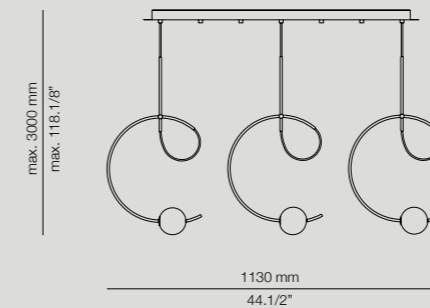

LOO_4120

LED 6W
 (2700K) Typ* 1026 lumens
 Dimmable triac
 *Optional dimming available

LOO_4125S

LED 6W
 (2700K) Typ* 1026 lumens
 Dimmable triac
 *Optional dimming available

Compositions

LOO_L92S3

LOO_R40S3