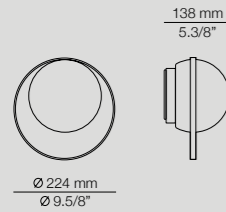

CIR_3722

LED 10W
(2700K) Typ* 870 lumens
Dimmable triac

*Optional dimming available
*Optional IP44 available