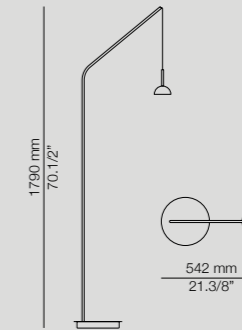

CUP_3939

LED 6,2W
(2700K) Typ* 725 lumens
On/Off cord switch