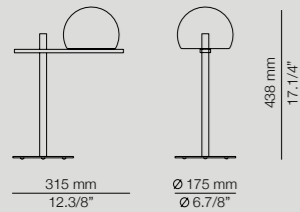

LED 6x6,2W
(2700K) Typ* 6x725 lumens
Dimmable triac

*Optional dimming available

Finish: only available in ● 26 BLACK MATT

Finishes

- 26 BLACK MATT
- 61 SATIN GOLD

→ **Index**

More technical specs:

Dimming possibilities,
canopies and RAL finishes.