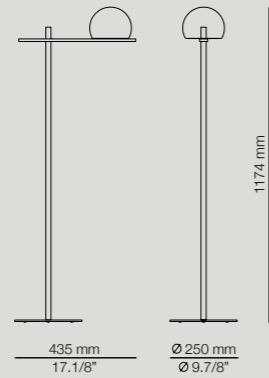

CIR_3729

LED 8W
(2700K) Typ* 665 lumens
On/Off cord switch

*Optional dimmer available