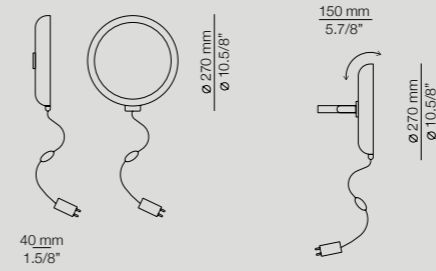

2071 mm
81.1/2"

More technical specs:
Dimming possibilities,
canopies and RAL finishes.

MOO_4060 / Flat wall support
MOO_4061 / Wall support stem

LED 19W
(2700K) Typ* 1800 lumens
Push button dimmer on the cord