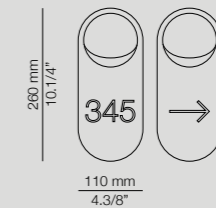

Signage options

ALF_3741R

LED 3W
(2700K) Typ* 350 lumens
Non Dimmable
Remote driver

*Optional dimming available