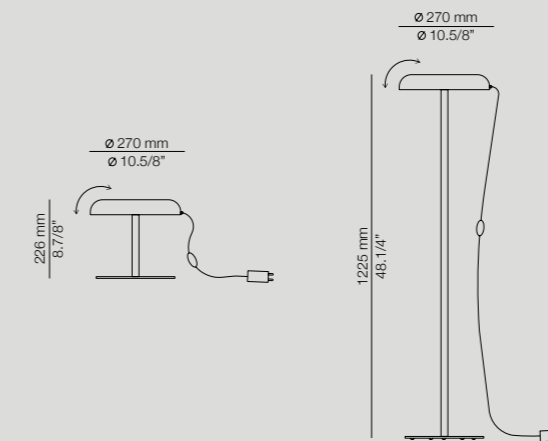

MOO_4067 / Table
MOO_4068 / Floor

LED 19W
(2700K) Typ* 1800 lumens
Push button dimmer on the cord

Finishes ○ 74 WHITE SATIN
● 91 NUDE

→ **Index**