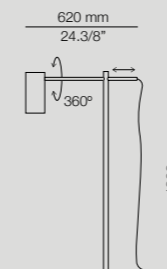

CYL_3908

E27 Up to 20W
On/Off cord switch