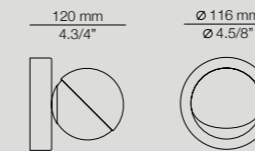

ALF_3740A1S

LED 3W
(2700K) Typ* 350 lumens
Non Dimmable

*Optional dimming available