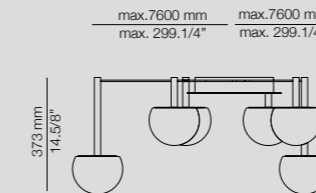

*Optional dimming available

CIR_3816S

LED 7x6,2W
(2700K) Typ* 7x725 lumens
Dimmable triac

*Optional dimming available

VEGETATION

Compositions

CIR_R30S1SP1MP

CIR_R30S4S2M