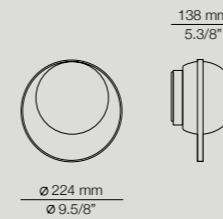

CIR_3722X

LED 8W
(2700K) Typ* 665 lumens
Dimmable triac
Polyethylene shade

*Optional dimming available

IP
55