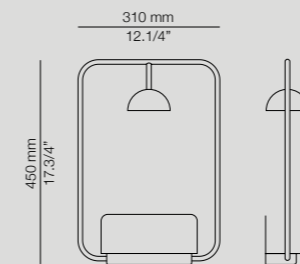

CUP_3935

LED 6x6,2W
(2700K) Typ* 6x725 lumens
Dimmable Triac

*Optional dimming available

CUP_3939

LED 6,2W
(2700K) Typ* 725 lumens
On/Off cord switch

CUP_3930

LED 6,2W
(2700K) Typ* 725 lumens
Non Dimmable

*Optional dimming available