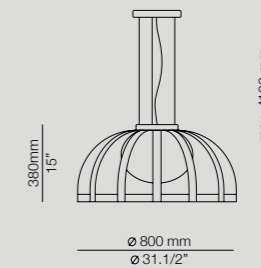

BOL_4025X

LED 10W
(2700K) Typ* 870 lumens
Dimmable triac

*Optional dimming available

**IP
65**

BOL_4028X

LED 10W
(2700K) Typ* 870 lumens
Dimmable triac

**IP
65**