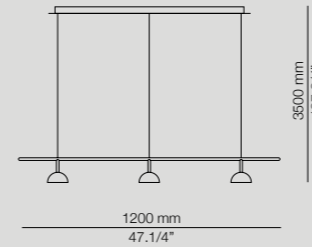

Cupolina

More technical specs:
Dimming possibilities,
canopies and RAL finishes.

CUP_3934S

LED 6,2W
(2700K) Typ* 725 lumens
Non Dimmable

*Optional dimming available

CUP_3937

LED 6,2W
(2700K) Typ* 725 lumens
On/Off cord switch