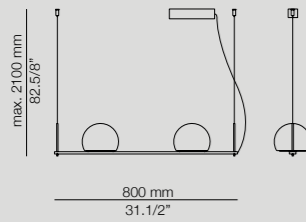

Private residence by @designk__ | Photo by @natelecooks

Private residence by @studio_keros

DESPACHO 1

TRATAMIENTO 1
2

ATENCIÓN PACIENTES
3

CIR_3714S

LED 6,2W
(2700K) Typ* 725 lumens
Dimmable triac

*Optional dimming available