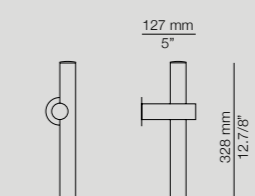

TIK_4091X

LED 2x3W
(2700K) Typ* 2x300 lumens
Non Dimmable
Remote Driver

*Optional dimming available

IP
65