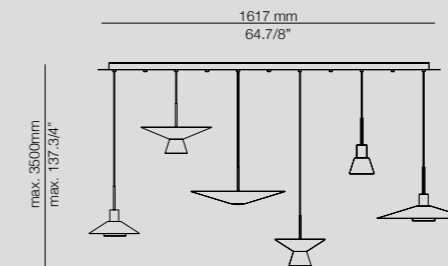

BEL_L73S3SG

BEL_L92S3MG

BEL_R40S2SG1MG

BEL_R70S1M2MG1L2LG

BEL_L165S1G2SG1MG1L1LG

BEL_4149MG

LED 6,2W
(2700K) Typ* 725 lumens
(3000K) Typ* 763 lumens
Push button dimmer on the head

BEL_4147