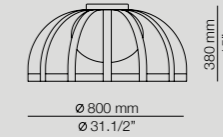

BOL_4023X

LED 10W
(2700K) Typ* 870 lumens
Dimmable triac

*Optional dimming available

**IP
65**