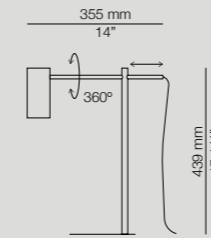

Cyls

More technical specs:
dimming possibilities,
canopies and RAL finishes.

CYL_3907

E14 Up to 10W
On/Off cord switch

CYL_3900

E14 Up to 10W
Dimmable when using
dim. lamps

CYL_3906

E27 Up to 20W
On/Off cord switch