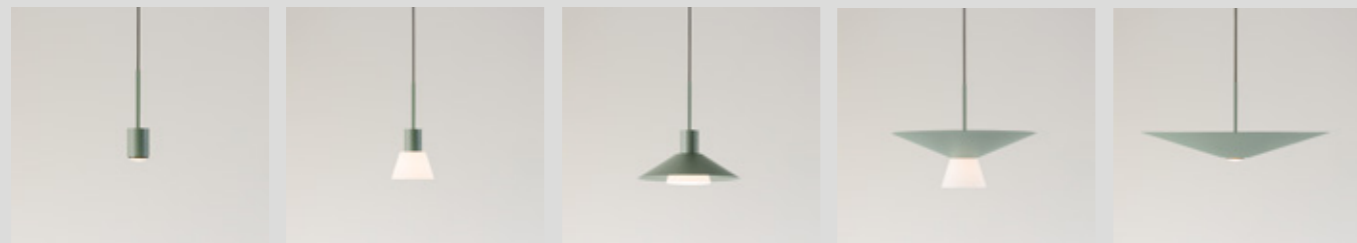

*Optional dimming available

BEL_4145S

LED 6,2W
(2700K) Typ* 725 lumens
(3000K) Typ* 763 lumens
Dimmable Triac

*Optional dimming available

**VEGETATION KIT
124145890**

Vegetation kit with artificial greenery included.
Not waterproof.
Suitable for pendant with large metal shade.