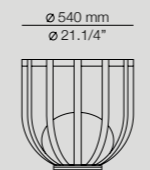

BOL_4028X

LED 10W
(2700K) Typ* 870 lumens
Dimmable triac

**IP
65**