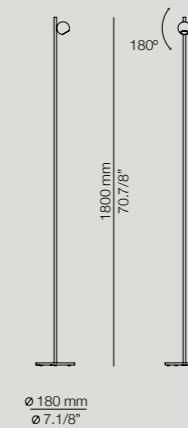

COM_4079

LED 6,2W
(2700K) Typ* 625 lumens
(3000K) Typ* 652 lumens
Push button dimmer
on the cord

Finishes

- 26 BLACK MATT
- 55 BEIGE
- 59 TERRACOTTA

→ **Index**