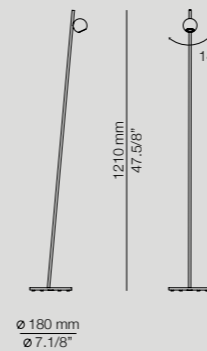

COM_4078

LED 3W
(2700K) Typ* 300 lumens
(3000K) Typ* 330 lumens
Push button dimmer
on the cord