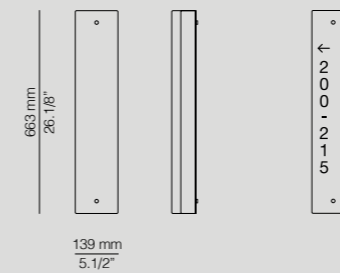

GAD_3921

LED 22W
(3000K) Typ* 3150 lumens
Non Dimmable

*Optional dimming available

Signage options

Wall light with laser
cut signage