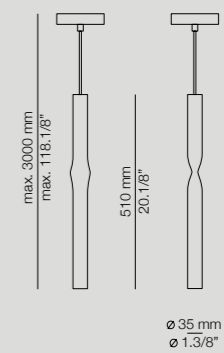

FLO_3736S

LED 6,2W
(2700K) Typ* 725 lumens
Non Dimmable

*Optional dimming available