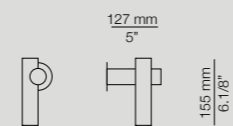

TIK_4090X

LED 3W
(2700K) Typ* 300 lumens
Non Dimmable
Remote Driver

*Optional dimming available

IP
65