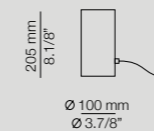

Cyls

More technical specs:
dimming possibilities,
canopies and RAL finishes.

CYL_3907

E14 Up to 10W
On/Off cord switch

CYL_3900

E14 Up to 10W
Dimmable when using
dim. lamps

CYL_3906

E27 Up to 20W
On/Off cord switch