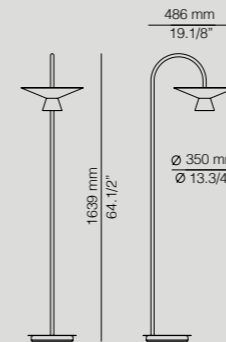

BEL_L73S3SG

BEL_L92S3MG

BEL_R40S2SG1MG

BEL_R70S1M2MG1L2LG

BEL_L165S1G2SG1MG1L1LG

BEL_4149MG

LED 6,2W
(2700K) Typ* 725 lumens
(3000K) Typ* 763 lumens
Push button dimmer on the head

BEL_4147