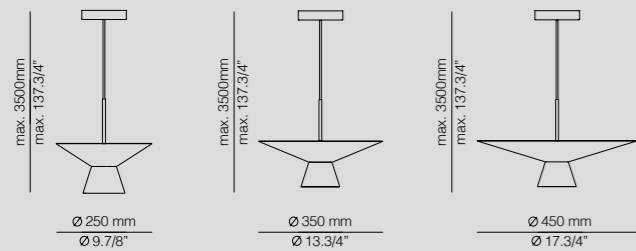

BEL_4145S

LED 6,2W
(2700K) Typ* 725 lumens
(3000K) Typ* 763 lumens
Dimmable Triac

*Optional dimming available