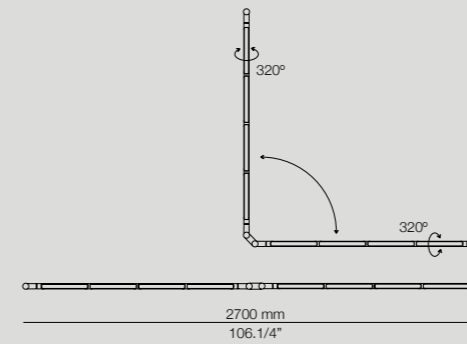

Compositions

ARC_4000X2