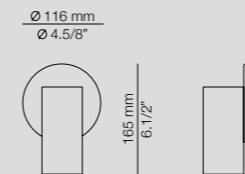

CYL_3900

E14 Up to 10W
Dimmable when using
dim. lamps