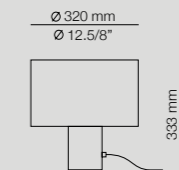

Cyls

More technical specs:
dimming possibilities,
canopies and RAL finishes.

CYL_3907

E14 Up to 10W
On/Off cord switch

CYL_3900

E14 Up to 10W
Dimmable when using
dim. lamps

CYL_3906

E27 Up to 20W
On/Off cord switch