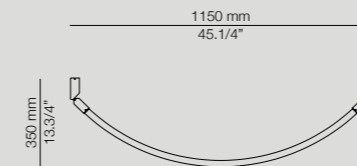

Arco

More technical specs:
Dimming possibilities,
canopies and RAL finishes.

ARC_4000X

LED 12W
(2700K) Typ* 1092 lumens
Dimmable triac
Remote driver
*Optional dimming available
*Optional surface mounted junction box

IP
65

ARC_4002X

LED 12W
(2700K) Typ* 1092 lumens
Dimmable triac
Remote driver
*Optional dimming available
*Optional surface mounted junction box

IP
65

Compositions

ARC_4000X2

ARC_4000X3

ARC_4002X2

Finishes ● 96 ANTHRACITE

→ **Index**