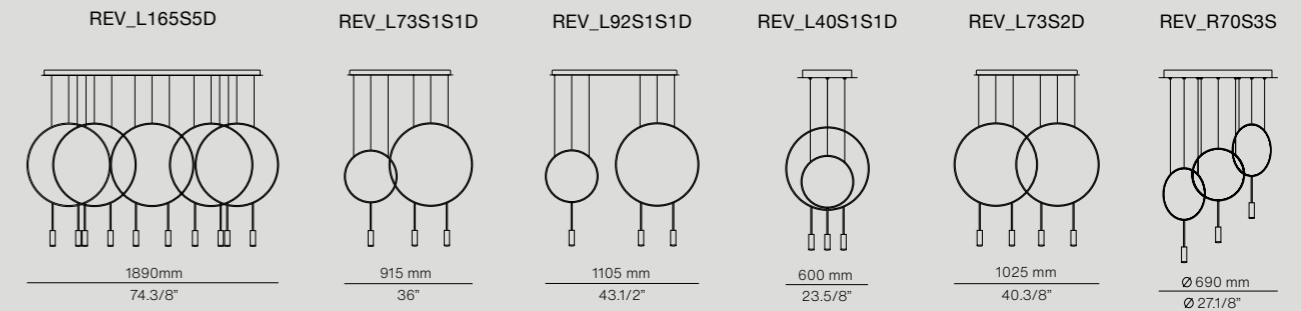

Compositions

REV_R100S5S

Embedded lens accessory (left)
Standard acrylic lens (right)