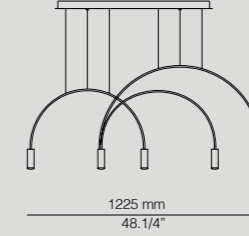

VOL_L78S1D1T