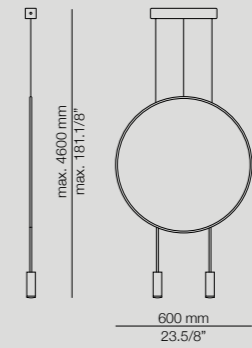

REV_3635S

LED 6,2W
(2700K) Typ* 2x725 lumens
(3000K) Typ* 2x763 lumens
Dimmable triac

*Optional dimming available
*Optional embedded lens accessory

REV_3636S

LED 2x6,2W
(2700K) Typ* 3x725 lumens
(3000K) Typ* 3x763 lumens
Dimmable triac

*Optional dimming available
*Optional embedded lens accessory