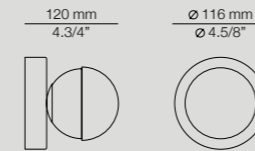

ALF_3740AS

LED 3W
(2700K) Typ* 350 lumens
Non Dimmable

*Optional dimming available