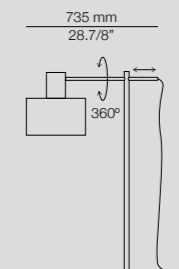

CYL_3908P

E27 Up to 20W
On/Off cord switch
Translucent polyester shade

Finishes ● 26 BLACK MATT

Shade ○ 27 WHITE

→ **Index**