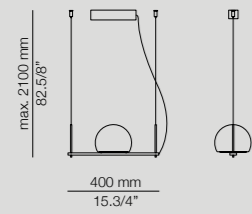

Private residence by @designk__ | Photo by @natelecooks

Private residence by @studio_keros

DESPACHO 1

TRATAMIENTO 1
2

ATENCIÓN PACIENTES
3

CIR_3714S

LED 6,2W
(2700K) Typ* 725 lumens
Dimmable triac

*Optional dimming available