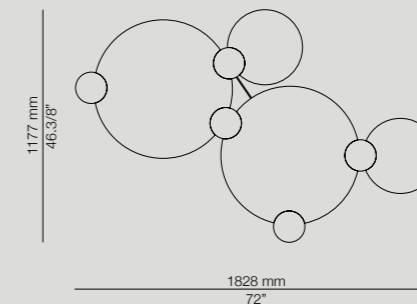

CIR_3825S

LED 5x6,2W
(2700K) Typ* 5x725 lumens
Dimmable triac
Glass shade and acoustic panels

*Optional dimming available

Mirror Finishes

● 00 PLAIN
● 23 SMOKED GREY
● 65 SMOKED BRONZE

Acoustic Finishes

○ 97 LIGHT GREY

→ **Index**