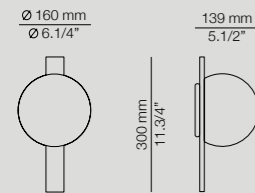

CIR_3720

LED 10W
(2700K) Typ* 870 lumens
Dimmable triac

*Optional dimming available

CIR_3720B

LED 10W
(2700K) Typ* 870 lumens
Dimmable triac

IP
44

Signage

Contract option
Wall light with laser
cut signage