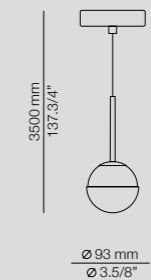

ALF_3744AS

LED 3W
(2700K) Typ* 300 lumens
Non Dimmable

*Optional dimming available