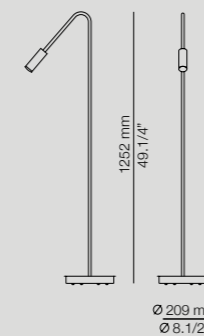

VOL_3538

LED 6,2W
(2700K) Typ* 725 lumens
(3000K) Typ* 763 lumens
Push button dimmer on the head

*Optional embedded lens accessory

Configurator.estiluz.com

Customize your creation with our configurator, preview it in a virtual room and augmented reality.

More technical specs:

Dimming possibilities, canopies and RAL finishes.