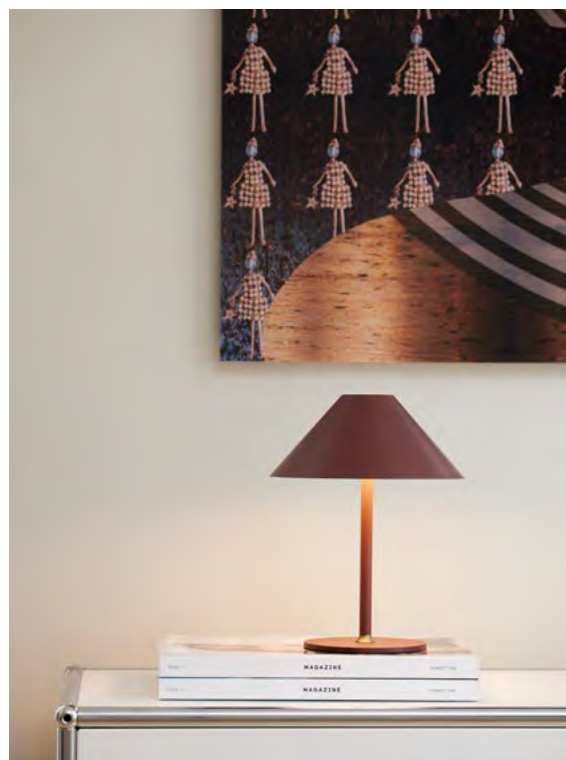

Hygge portable table lamp Ø19

Maroon red
Art. 801022

Size: Ø19, H25 cm
Material: Plastic, metal
Color: Maroon red, antique brass
Light: 3 Watt, dimmable
Battery: 4000 mAh (> 6 hours)
Outdoor: yes, IP54