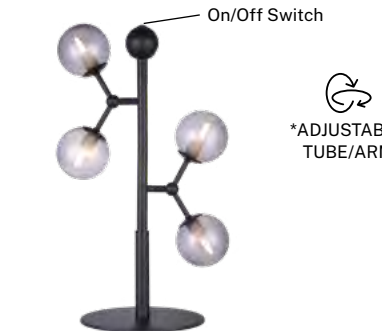

Atom table lamp
Smoke/black
Art. 740109

Size: Ø22, H52 cm
Material: Glass Ø10 cm, metal
Color: Smoke, black
Socket: 4 x G9, Max 28W excl.
Cable: 200 cm textile

*ADJUSTABLE
TUBE/ARMS