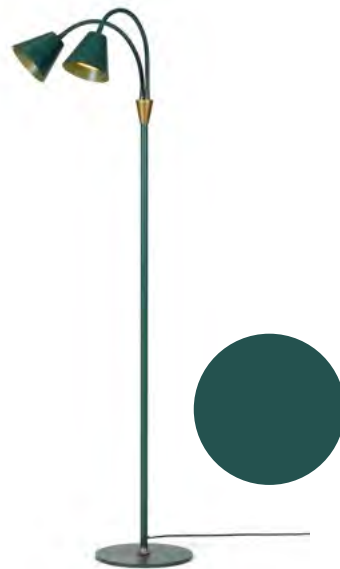

Hygge 2-arm floor lamp 230V

Deep green

Art. 744886

Size: Ø12 cm, H135 cm
Material: Metal
Color: Deep green and antique brass
Socket: 2 x GU10, Max 35W, excl.
Cable: 200 cm black textile