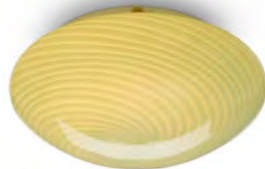

Candy Ceiling-Wall Lamp Ø30

Cream

Art. 748693

Size: Ø30 cm, H10 cm
Material: Glass, metal
Color: Cream, brass
Socket: E27, max 40W excl.
IP20

Candy Ceiling-Wall Lamp Ø30

Rose

Art. 748709

Size: Ø30 cm, H10 cm
Material: Glass, metal
Color: Rose, brass
Socket: E27, max 40W excl.
IP20