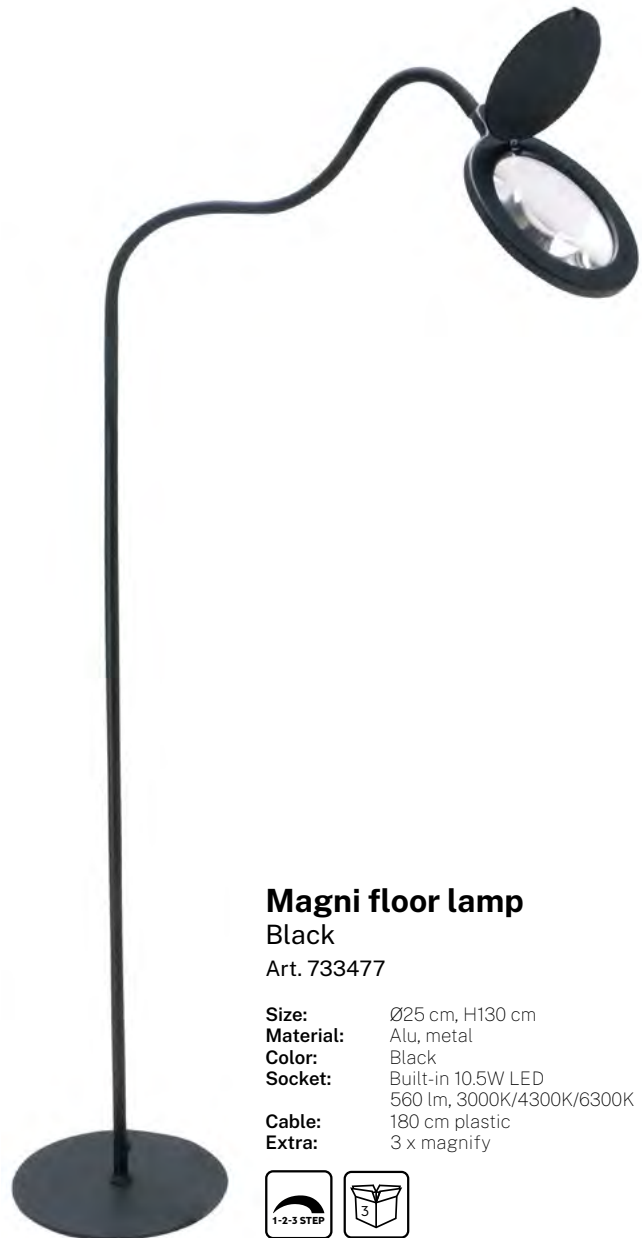

Magni floor lamp

Black

Art. 733477

Size: Ø25 cm, H130 cm
Material: Alu, metal
Color: Black
Socket: Built-in 10.5W LED
560 lm, 3000K/4300K/6300K
Cable: 180 cm plastic
Extra: 3 x magnify