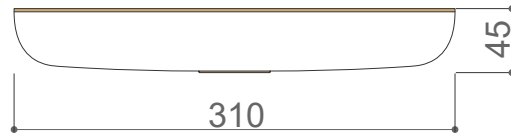

1-2-3 STEP
with memory function

Stockholm Ceiling-Wall Lamp

Marble Brown

Art. 745869

Size: Ø31, H4,5 cm
Material: Glass, metal
Color: Marble brown, antique brass
Light: Integrated LED, 18W
IP44, 2700k, 1937lm