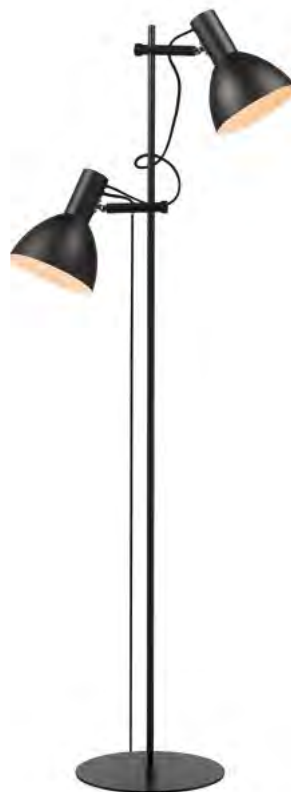

Baltimore wall lamp

Black
Art. 716555

Size: Ø18 cm, H50 cm
Material: Metal
Color: Black
Socket: E27, Max 40W excl.
Cable: 200 cm textile

Baltimore floor lamp

Black
Art. 716562

Size: Ø18 cm, H132 cm
Material: Metal
Color: Black
Socket: E27, Max 40W excl.
Cable: 200 cm textile

Baltimore floor lamp

Black
Art. 716579

Size: Ø18 cm, H150 cm
Material: Metal
Color: Black
Socket: 2 x E27, Max 40W excl.
Cable: 150 cm textile

Angora

Angora floor lamp

Antique brass

Art. 739936

Size: Ø14 cm, H110-150 cm
Material: Metal
Color: Antique brass
Socket: E27, Max 40W excl.
Cable: 200 cm plastic
Extra: Height adjustable