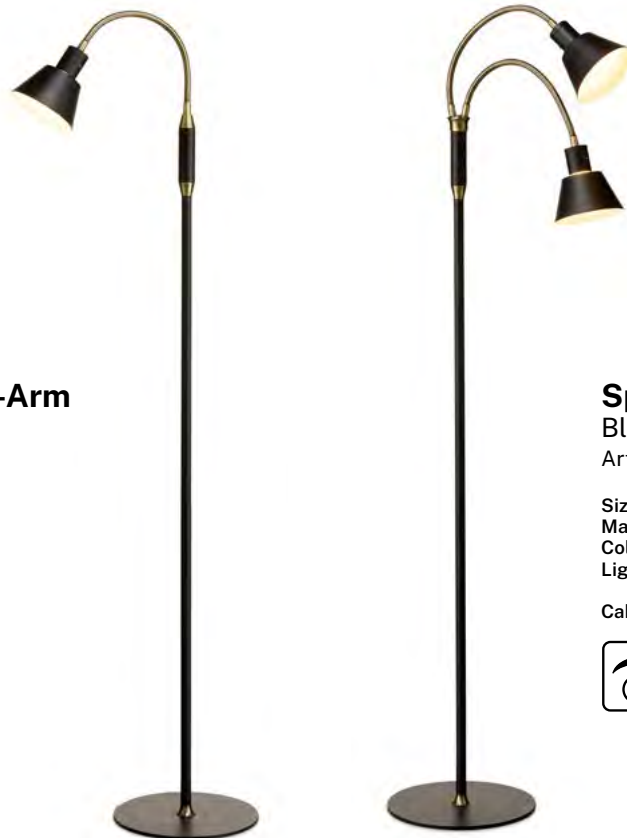

Lucid

NEW

Lucid Floor Lamp 1-Arm

Opal Antique

Art. 749416

Size: Ø10 cm, H140 cm
Material: Glass, metal
Color: Opal, black, brushed brass
Light: Integrated LED
5W, 2700K, 460lm
Cable: 200 cm plastic

Lucid Floor Lamp 2-Arm

Opal Antique

Art. 749447

Size: Ø10 cm, H140 cm
Material: Glass, metal
Color: Opal, black, brushed brass
Light: Integrated LED
2x 5W, 2700K, 2x 460lm
Cable: 200 cm plastic

Space

NEW

Space Floor Lamp 1-Arm
Black Antique
Art. 749478

Size: Ø10 cm, H150 cm
Material: Metal
Color: Black, brushed brass
Light: Integrated LED
3W, 2700K, 275lm
Cable: 180 cm plastic

Space Floor Lamp 2-Arm
Black Antique
Art. 749508

Size: Ø10 cm, H150 cm
Material: Metal
Color: Black, brushed brass
Light: Integrated LED
2x 3W, 2700K, 2x 275lm
Cable: 180 cm plastic