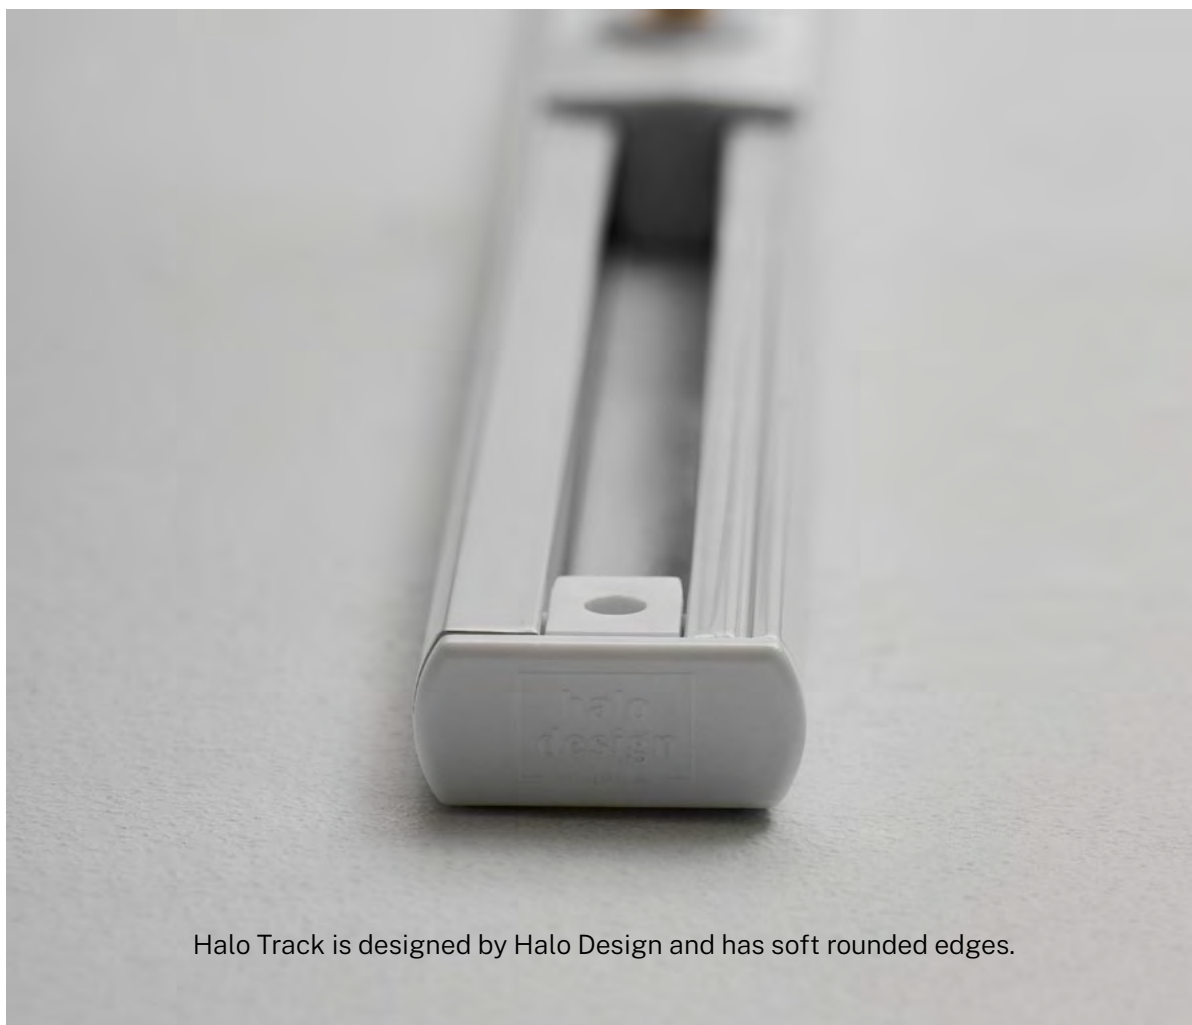

Halo Track 230V

Halo Track is designed by Halo Design and has soft rounded edges.