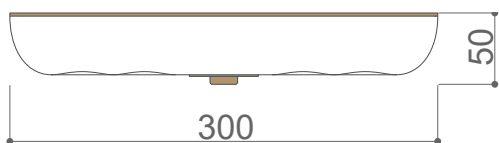

NEW

1-2-3 STEP
with memory function