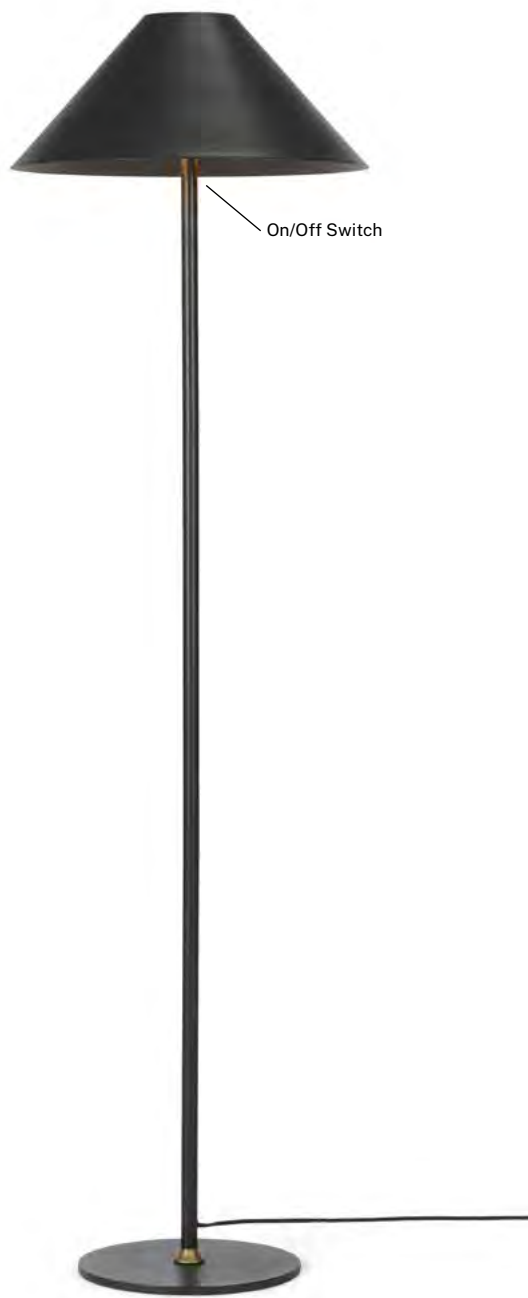

Hygge pendant Ø24

Graphite black

Art. 744657

Size: Ø24 cm, H16 cm
Material: Metal
Color: Graphite black
Socket: G9, Max 28W, excl.
Cable: 250 cm black textile

Hygge floor lamp 230V
Graphite black
Art. 744800