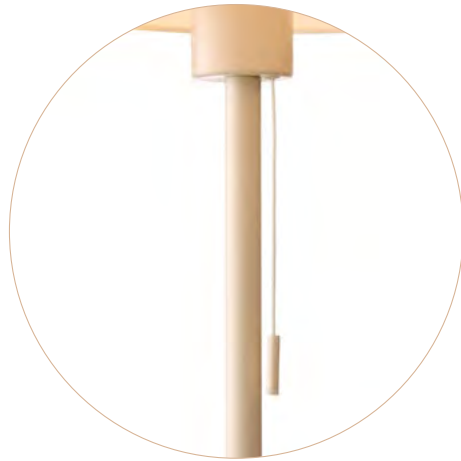

Paris Soft Floor Lamp Ø56

Cream

Art. 745074

Size: Ø56, H140 cm
Material: PVC and fabric, oak wood, metal
Color: Creme fabric, light wood, antique brass
Socket: E27, Max 40W excl.
Cable: 150cm cream-colored textile

Paris Soft Table Lamp Ø40

Cream

Art. 745012

Size: Ø40, H50 cm
Material: PVC and fabric, oak wood, metal
Color: Creme fabric, light wood, antique brass
Socket: E27, Max 40W excl.
Cable: 150cm cream-colored textile