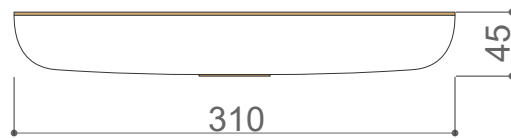

NEW

1-2-3 STEP
with memory function

Stockholm Ceiling-Wall Lamp

Marble Brown

Art. 745869

Size: Ø31, H4,5 cm
Material: Glass, metal
Color: Marble brown, antique brass
Light: Integrated LED, 18W
IP44, 2700k, 1937lm