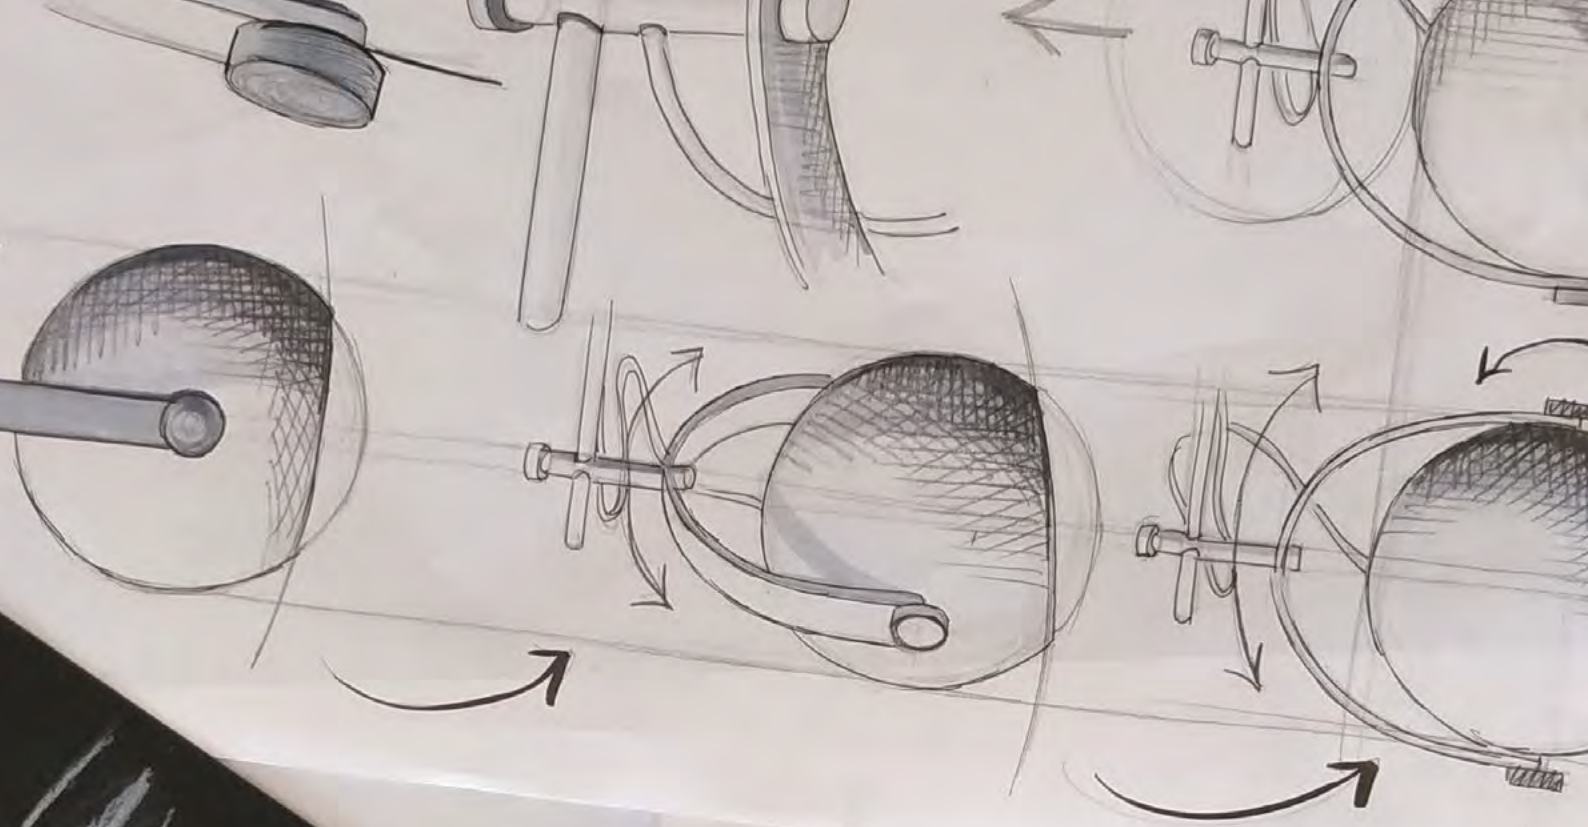

TOSCANA

Designed by Emanuele Patton & Michael Waltersdorff

BALLOON

Designed by Emanuele Patton & Michael Waltersdorff

HALO DESIGN

The Collection

DC

A new take on a modern classic. The DC portable table lamp evolves from the original DC series, combining its iconic character with cordless flexibility. The head moves freely thanks to the elegant wooden arc, allowing intuitive light direction. Crafted in metal, wood, and brass details, the lamp balances form and function — ideal for indoor moments or outdoor evenings.