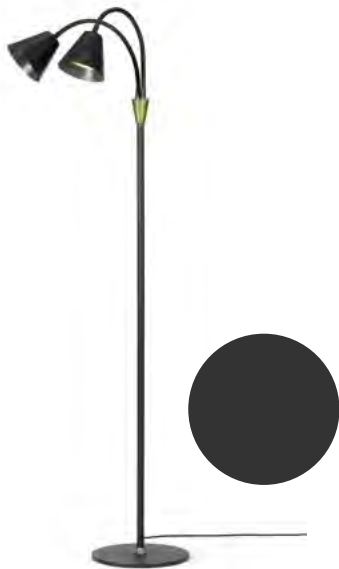

Hygge 2-arm floor lamp 230V

Graphite black

Art. 744862

Size: Ø12 cm, H135 cm
Material: Metal
Color: Graphite black and antique brass
Socket: 2 x GU10, Max 35W, excl.
Cable: 200 cm black textile