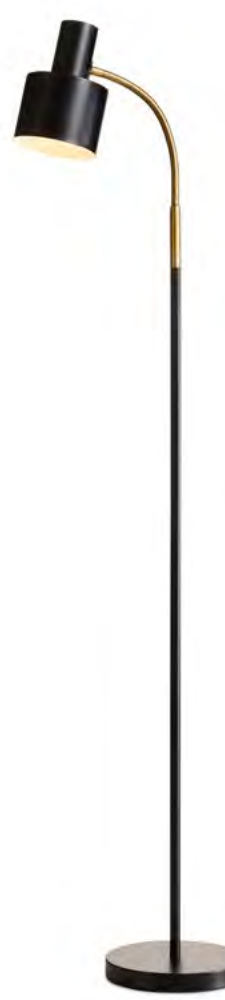

NEW

Vogue Floor Lamp

Black

Art. 746866

Size: Ø12 cm, H143 cm
Material: Metal
Color: Black, antique brass
Socket: E27, Max 40W excl.
Cable: 180 cm plastic