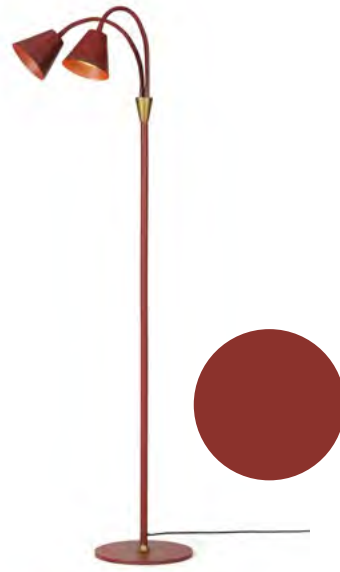

Hygge 2-arm floor lamp 230V

Maroon red

Art. 744893

Size: Ø12 cm, H135 cm
Material: Metal
Color: Maroon red and antique brass
Socket: 2 x GU10, Max 35W, excl.
Cable: 200 cm black textile