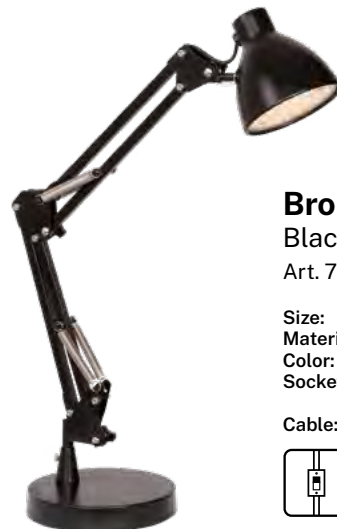

Bronx table lamp

Black

Art. 716173

Size: Ø10 cm, H40 cm
Material: Metal
Color: Black, chrome
Socket: Built-in 5W LED
400 lm, 3000 K
Cable: 150 cm plastic